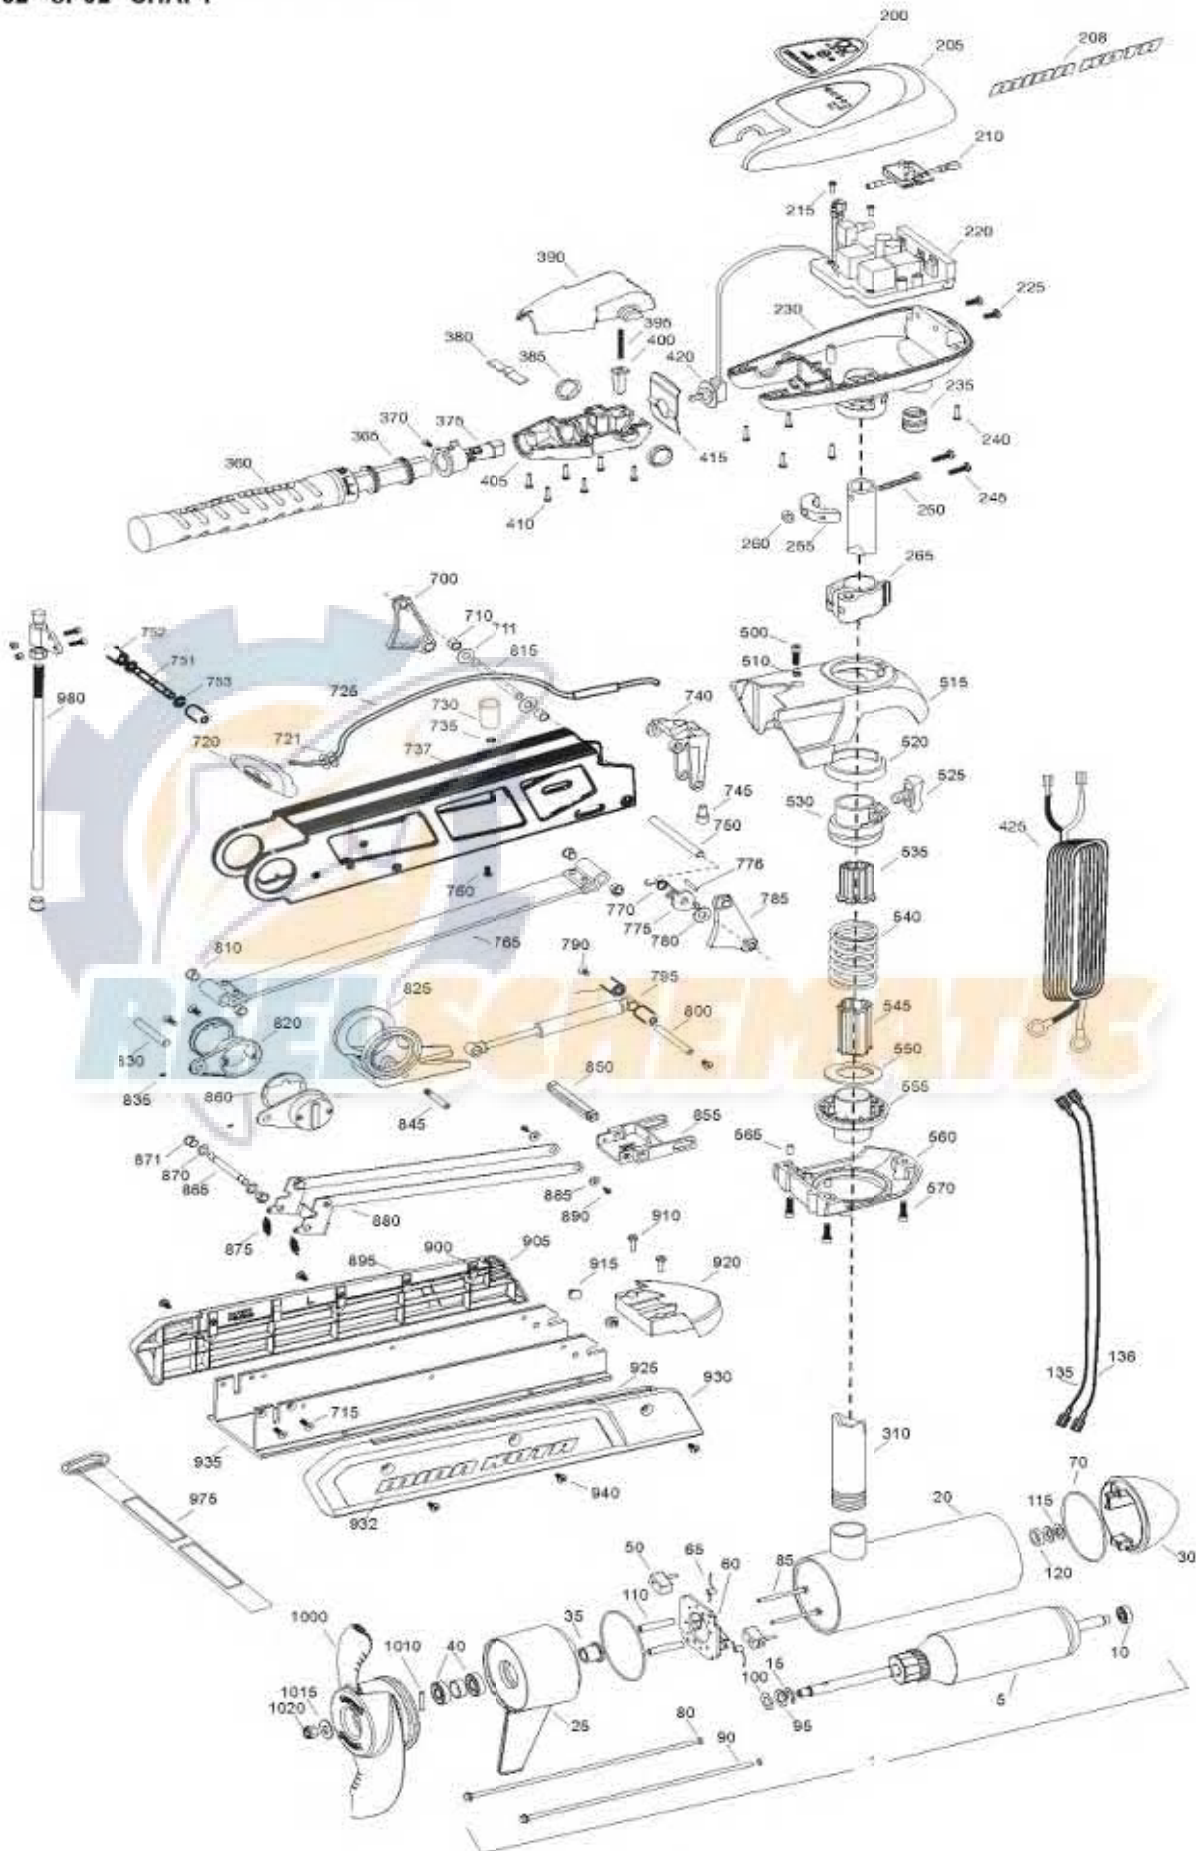

RT80/SF and RT101/SF
80 and 101 LBS THRUST
24-volt/56 amps and 36-volt/46 amps
52" or 62" SHAFT

for use with "N" serial numbers
2-year warranty

Item	P/N	Description	Qty	Item	P/N	Description	Qty
80# Motor				200	2195659	Decal, c-box cover 80#	1
1	2316226	24V Motor 62" SW	1		2095604	Decal, c-box cover 101#	1
5	2-100-214	Armature assembly	1	205	2060296	C-box cover	1
10	140-010	Bearing	1	208	2325666	Decal - MinnKota	2
15	788-040	Retaining ring	1	210	2074081	Battery meter, 24v SW	1
20	2-200-397	Center housing assembly	1		2074082	Battery meter, 36v SW	1
25	2-300-340	Brush end housing assembly	1	215	3043427	Screw, #8 x 7/8 SS	2
30	421-376	Plain end housing assembly STD	1	220	2184017	Control board, 24/36V	1
35	144-017	Flange bearing	1	■	2888411	Potentiometer Replacement Kit	
40	880-025	Seal	1	225	2303434	Screw, #8-30 x 5/8 SS	2
50	188-094	Brush	2	230	2062503	Control box, VARS, SW	1
60	9-738-004	Brush plate assembly	1	235	2062905	Strain relief	1
65	975-041	Brush spring	2	240	2303412	Screw, #6 x 5/8 SS	6
70	701-043	O-ring, motor	2	245	2263434	Screw, #8 x 1 SS	2
80	701-009	O-ring, thru-bolt	2	250	2263406	Screw, #10-24 x 2 SS	1
85	830-027	Screw, 10-32 x 2	2	255	2061517	Collar, c-box	1
90	830-094	Thru-bolt	2	260	2333101	Nut, 10-24, nylock, SS	1
95	990-051	Washer, steel	2	265	2991521	Cam lock/depth collar assy	1
100	990-052	Washer, nylatron	2				
110	973-025	Spacer, brush plate	2	310	2002014	Tube Composite 52"	1
115	992-010	Washer, Belleville	2		2002015	Tube Composite 62"	1
120	990-045	Spacer, thrust	1				
135	640-021	Leadwire, black	1	■	2990957	Handle assy, VARS [360-410]	1
136	640-126	Leadwire, red	1	360	2990456	Grip/handle assy, VARS [360-375]	1
■	2889460	Seal and O-ring Kit		365	2060015	Bearing, handle	2
				370	2063405	Screw, #6 PFH SS	1
				375	2884092	Yoke / spider assy, VARS	1
101# Motor				380	2302742	Spring, detent, off	1
1	2316286	36V Motor 62" SW	1	385	2060005	Bearing, handle pivot	2
5	2-100-216	Armature assembly	1	390	2060900	Handle pivot, top	1
10	140-010	Bearing	1	395	2302745	Spring, release button	1
15	788-040	Retaining ring	1	400	2063700	Button, release	1
20	2-200-310	Center housing assembly	1	405	2060905	Handle pivot, bottom	1
25	2-300-340	Brush end housing assembly	1	410	2303412	Screw, #6 x 5/8 SS	6
30	421-376	Plain end housing assembly STD	1	415	2062715	Spring, handle pivot	1
35	144-017	Flange bearing	1	420	2061700	Washer, pot holder	1
40	880-025	Seal	2	425	2992521	Leadwire assy	1
50	188-094	Brush	2				
60	9-738-004	Brush plate assembly	1	■	2991768	Bowguard Assembly SW [500-570]	1
65	975-041	Brush spring	2	500	2263422	Screw, 5/16 x 1 SHCS	1
70	701-043	O-ring, motor	2	510	2281700	Washer, 5/16 highcollar lock	1
80	701-009	O-ring, thru-bolt	2	515	2281943	Bowguard top	1
85	830-027	Screw, 10-32 x 2	2	520	2280001	Bearing, Bowguard top	1
90	830-096	Thru-bolt	2	525	2011366	Knob, ss	1
95	990-051	Washer, steel	2	530	2261525	Spring sleeve, upper	1
100	990-052	Washer, nylatron	2	535	2264702	Tube insert, upper	1
110	973-025	Spacer, brush plate	2	540	2262705	Spring, bowguard	1
115	992-010	Washer, Belleville	2	545	2282000	Tube insert, lower	1
120	990-045	Spacer, thrust	1	550	2281525	Spacer, lower spring	1
135	640-021	Leadwire, black	1	555	2281520	Spring sleeve, lower	1
136	640-126	Leadwire, red	1	560	2991726	Bowguard bottom	1
■	2889460	Seal and O-ring Kit		565	2262632	Spring pin 1/4 x 5/8, ss	2
				570	2263422	Screw, 5/16 x 1, ss	3

* This item is part of an assembly. This item cannot be sold separately due to manufacturing.